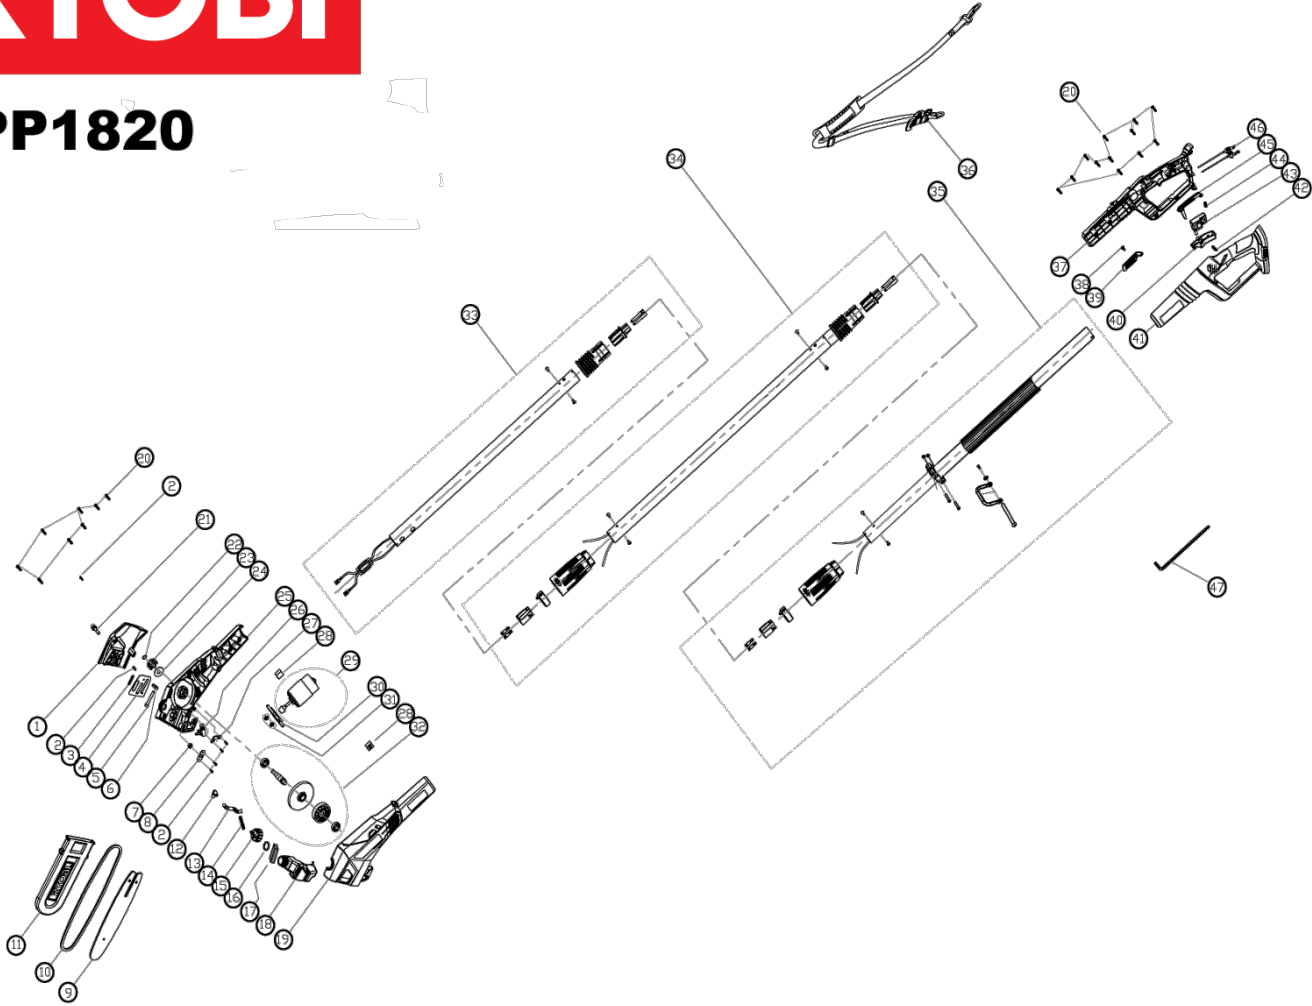

OPP1820 18V POLE SAW XXX

5133001250 - OPP1820 - 4000444648

OPP1820

Position	Quantity	Description	Part number	EAN
1_001	1	COVER	5131028957	4058546117313
1_002	6	SCREW	5131028958	4058546117320
1_003	1	RUBBER	5131028959	4058546117337
1_004	1	ADJUSTING PIECE	5131028960	4058546117344
1_005	1	BOLT	5131028961	4058546117351
1_006	1	ADJUSTING PIECE	5131028962	4058546117368
1_007	1	NUT	5131028963	4058546117375
1_008	1	BASE PLATE	5131028964	4058546117382
1_011	1	SCABBARDS	5131028967	4058546117412
1_012	1	RUBBER	5131028968	4058546117429
1_013	1	HOSE	5131028969	4058546117436
1_014	1	SPRING	5131028970	4058546117443
1_015	1	CAP	5131028971	4058546117450
1_016	1	O-RING	5131028972	4058546117467
1_017	1	FILTER	5131028973	4058546117474
1_018	1	TANK	5131028974	4058546117481
1_019	1	MOTOR HOUSING	5131028975	4058546117498
1_020	1	SCREW	5131028976	4058546117504
1_021	20	BOLT	5131028977	4058546117511
1_022	1	RETAINING RING	5131028978	4058546117528
1_023	1	SPROCKET	5131028979	4058546117535
1_024	1	WASHER	5131028980	4058546117542
1_025	1	MOTOR HOUSING	5131028981	4058546117559
1_026	1	OIL PUMP	5131028982	4058546117566
1_027	1	CLAMP	5131028983	4058546117573
1_028	2	RUBBER	5131028984	4058546117580
1_029	1	MOTOR	5131028985	4058546117597
1_030	1	PLATE	5131028986	4058546117603
1_031	2	SCREW	5131028987	4058546117610
1_032	1	SHAFT	5131028988	4058546117627
1_033	1	TUBE	5131028989	4058546117634
1_034	1	TUBE	5131028990	4058546117641
1_035	1	TUBE	5131028991	4058546117658
1_036	1	STRAP	5131028992	4058546117665
1_037	1	HOUSING	5131028993	4058546117672
1_038	1	SCREW	5131028994	4058546117689
1_039	1	SUPPORTING RING	5131028995	4058546117696
1_040	1	TRIGGER	5131028996	4058546117702
1_041	1	HOUSING	5131028997	4058546117719
1_042	1	BLOCK	5131028998	4058546117726
1_043	1	SWITCH	5131028999	4058546117733
1_044	1	SPRING	5131029000	4058546117740
1_045	1	LOCK	5131029001	4058546117757
1_046	1	CONNECTION WIRE	5131029002	4058546117764
1_047	1	TOOL	5131029003	4058546117771
1_009	1	RAC235 BAR OPP1820 RPP1820LI	5132002589	4892210817655
1_010	1	RAC234 CHAIN OPP1820 RPP1820LI	5132002588	4892210817648